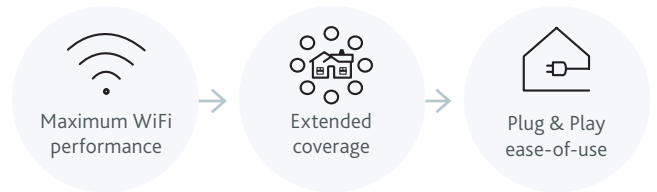

Shape or size doesn't matter

The Intellifi WiFi gateway and satellites create the perfect in-home network. This intelligent mesh network enables gigabit-plus capacity throughout any size home, providing a fast, frustration-free and reliable WiFi experience that simply works. Customize or expand your WiFi by adding as many Intellifi satellites as you need.